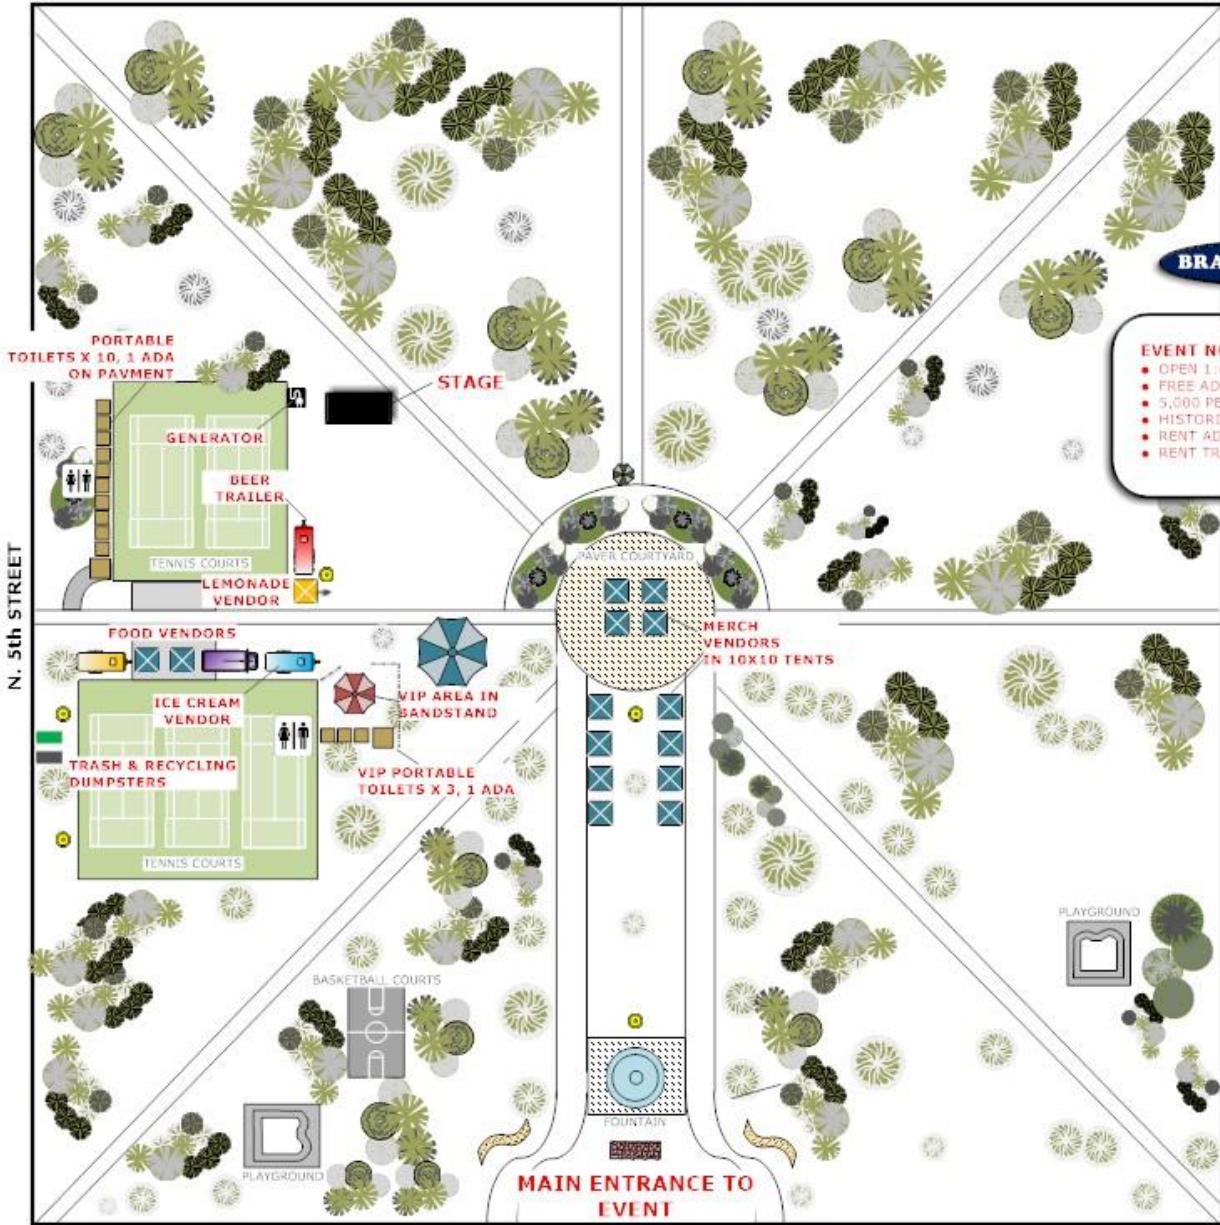

GREGORY PARK | BRAINERD, MINNESOTA

N. HOLLY STREET

- EVENT NOTES:**
- OPEN 1:00-10:00PM
 - FREE ADMISSION
 - 5,000 PEOPLE PER DAY
 - HISTORIC BANDSTAND/STAGE
 - PARK HAS TWO PORTABLE TOILETS
 - PARK PROVIDES TRASH CANS

N. 5th STREET

N. 7th STREET

JUNIPER STREET

GREGORY PARK | BRAINERD, MINNESOTA | JUNE 24-25

layout by sropro.com

N. HOLLY STREET

BRainerd DAYS

EVENT NOTES:

- OPEN 1:00-10:00PM
- FREE ADMISSION
- 5,000 PEOPLE PER DAY
- HISTORIC BANDSTAND FOR VIP
- RENT ADDITIONAL TOILETS
- RENT TRASH & RECYCLE CANS

N. 5th STREET

N. 7th STREET

JUNIPER STREET

GREGORY PARK | BRAINERD, MINNESOTA | JUNE 24-25

layout by
sropro.com