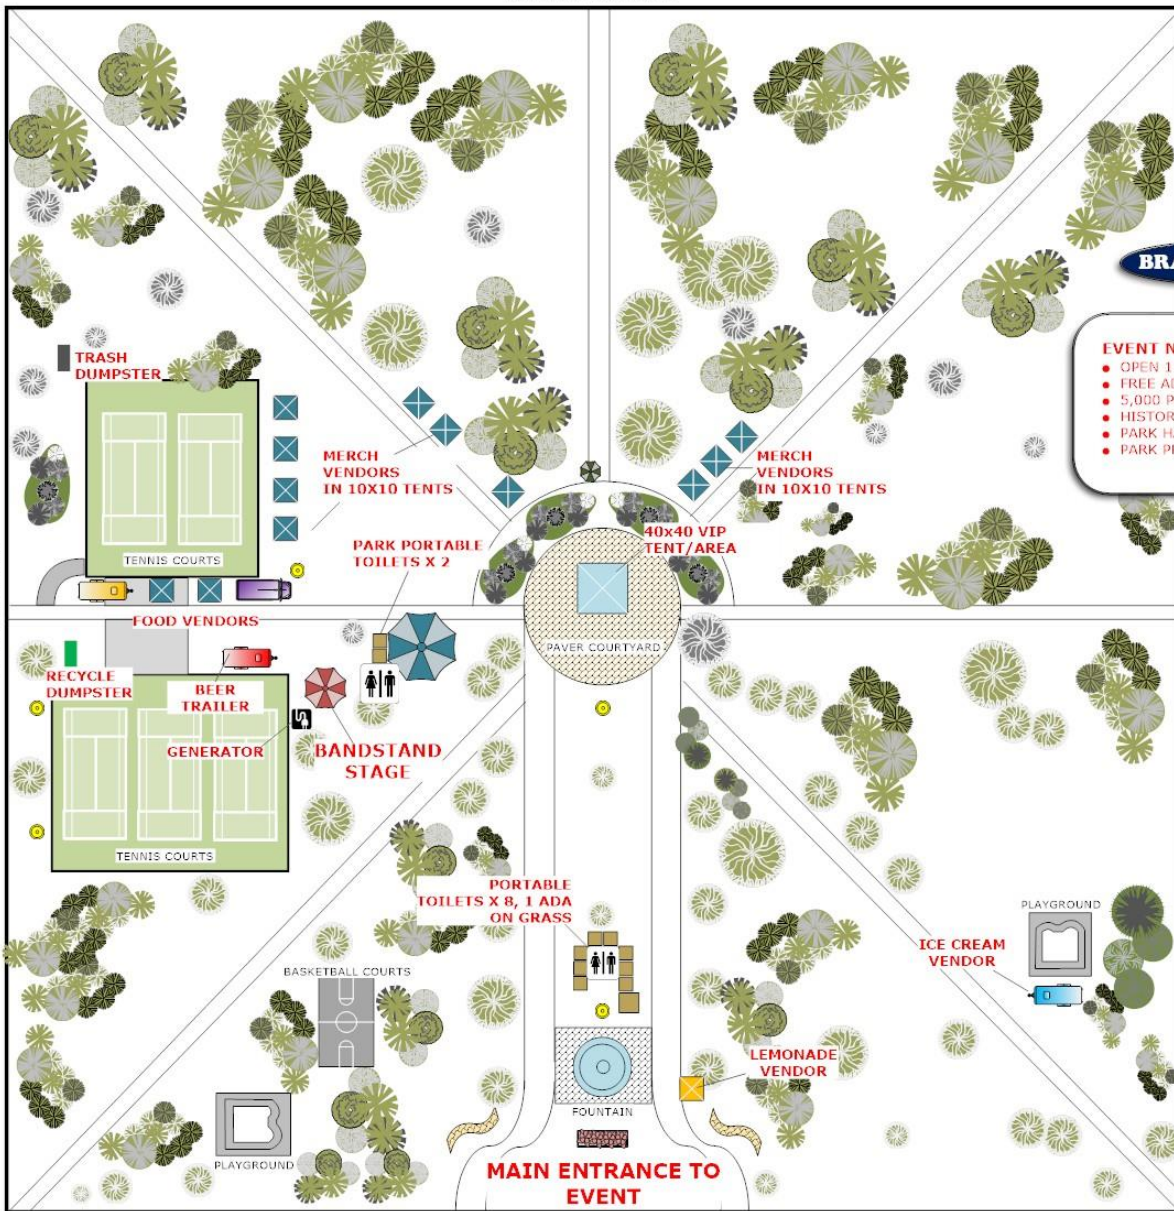

GREGORY PARK | BRAINERD, MINNESOTA

N. HOLLY STREET

- EVENT NOTES:**
- OPEN 1:00-10:00PM
 - FREE ADMISSION
 - 5,000 PEOPLE PER DAY
 - HISTORIC BANDSTAND/STAGE
 - PARK HAS TWO PORTABLE TOILETS
 - PARK PROVIDES TRASH CANS

N. 5th STREET

N. 7th STREET

JUNIPER STREET

GREGORY PARK | BRAINERD, MINNESOTA | JUNE 24-25

layout by sropro.com

N. HOLLY STREET

BRainerd DAYS

EVENT NOTES:

- OPEN 1:00-10:00PM
- FREE ADMISSION
- 5,000 PEOPLE PER DAY
- HISTORIC BANDSTAND FOR VIP
- RENT ADDITIONAL TOILETS
- RENT TRASH & RECYCLE CANS

N. 5th STREET

N. 7th STREET

JUNIPER STREET

GREGORY PARK | BRAINERD, MINNESOTA | JUNE 24-25

layout by
sropro.com